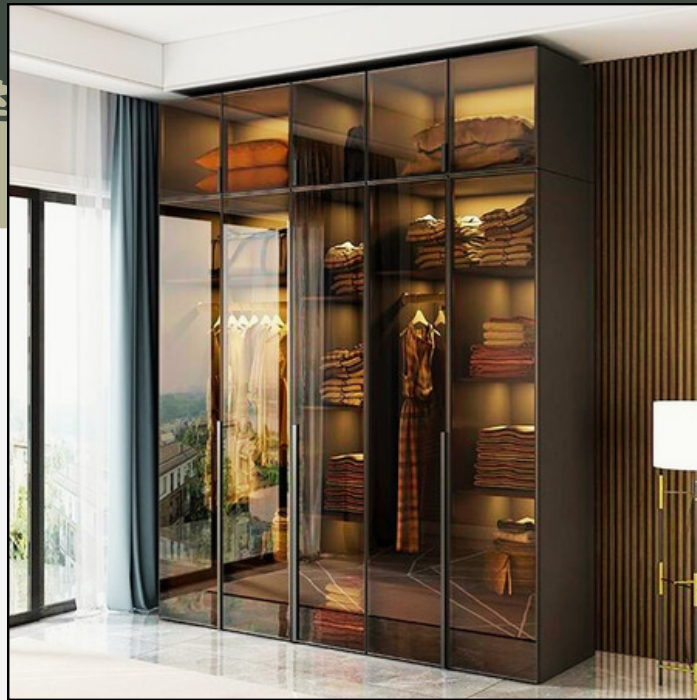

HIGHLIGHTS

GLASS SHUTTER
WARDROBE IN
MASTER BEDROOM

2BHK HOUSE UPTO 1200 SFT