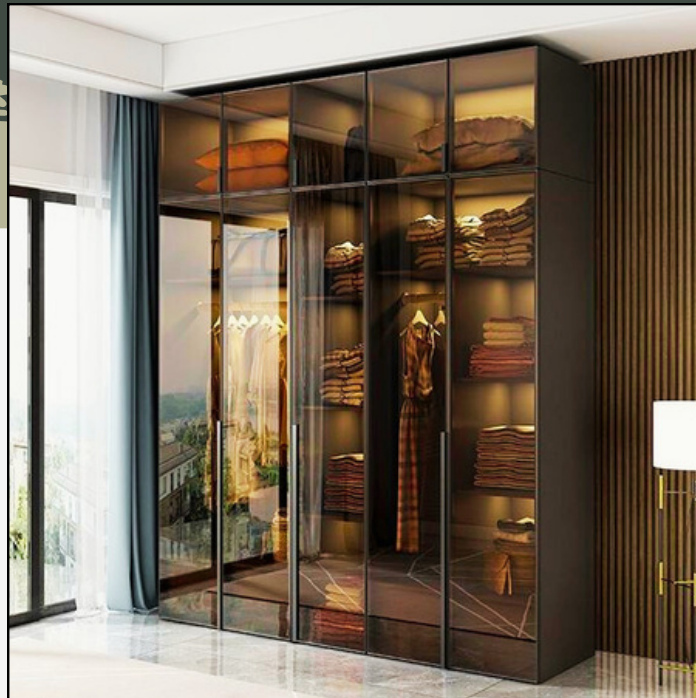

HIGHLIGHTS

GLASS SHUTTER
WARDROBE IN
MASTER BEDROOM

2BHK HOUSE UPTO 1200 SFT